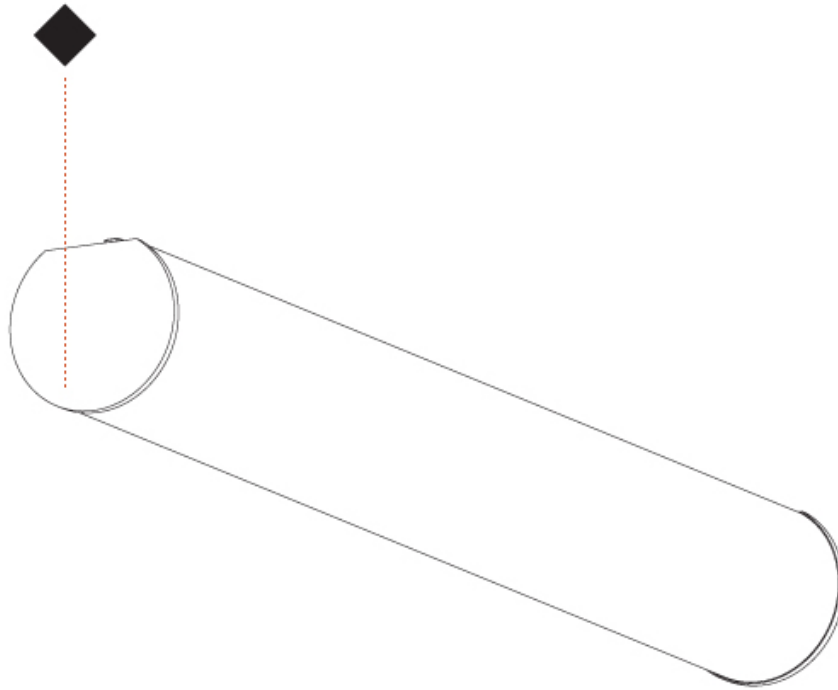

A3D121-

PROJECT

TYPE

SPECIFIER

QUANTITY

DATE

A