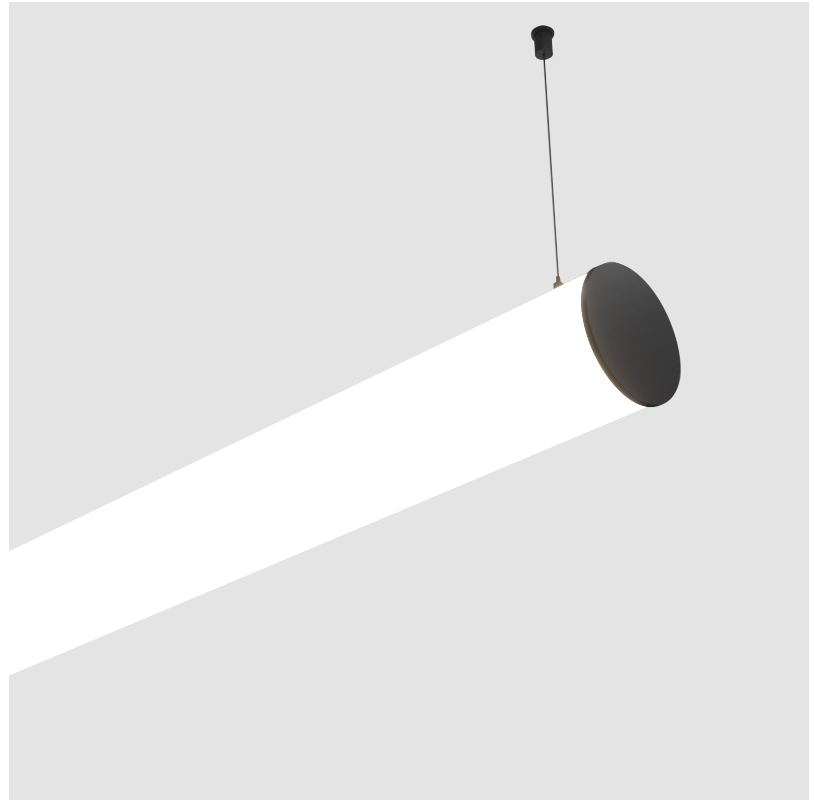

BUNGA SUSPENSION

A30698-

base number LED Dimming Color Temperature Finishes (Diamond) Finishes (Triangle) Cable Options

- To build a product code in our configurator select the specify button on the base model # product page
- To build a manual product code on this datasheet choose from the options listed below in blue font and add the suffix to the base model #

GENERAL

Series: Bunga
 Partner: Prolicht
 Division: Architectural
 Installation: Suspension
 Product Type: Linear Profiles
 Mounting Location: Ceiling

PHYSICAL

Shape: Cylinder
 Length (mm): 1740
 Length (in): 68 1/2
 Width (mm): 115
 Width (in): 4 1/2
 Height (mm): 115
 Height (in): 4 1/2
 Weight (kg): 5.492
 Weight (lbs): 12.107
 Diffuser: PMMA - Opal
 Fixture Finish: SSR / BKV / CWI / CRY / HAB / UFT / ITA / RUA / FTG / MYG / LOD / PUS / FRO / FUP / KIA / POP / BLS / SPG / MEY / GOH / CHC / COM / ABZ / JAG / OBR / MOS / ROR
 Fixture Material: PMMA / Aluminum
 Cable Details: 2000mm or 6000mm Transparent Cable

ELECTRICAL

Lamp Type: LED (Zhaga Standard)
 Input Wattage (W): 30
 Total Output Wattage (W): 24 / 19.2 (3500K)
 Dimming: Non-Dimming / Phase Dimming (120Vac only) / 0-10V Dimming
 Driver Included: Yes
 Driver Location: Integrated
 Driver Type: Constant Current - 120 / 277Vac
 Driver Class: Class 2
 Input Voltage (V): 120 - 277
 Constant Current (MA): 350 / 600 (3500K)

LED

Color Temperature (°K): 3000 / 3500 / 4000
 Max. Delivered Lumen (lm): 3320 / 3440 / 3510
 CRI: >80 CRI
 Lamp Life (hrs): 50000

OPTICAL

RATINGS AND CERTIFICATIONS

Certified By: Certified for North American Standards
 IP rating: IP20