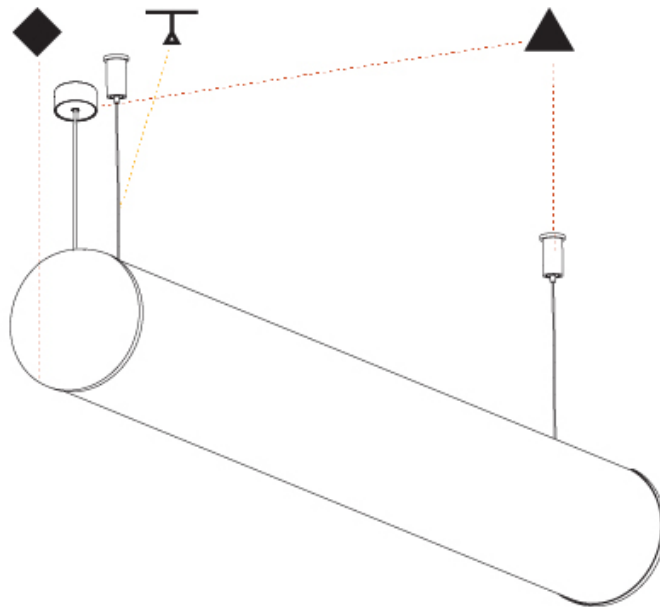

BUNGA SUSPENSION

A30698-

PROJECT	_____
TYPE	_____
SPECIFIER	_____
QUANTITY	_____
DATE	_____

A